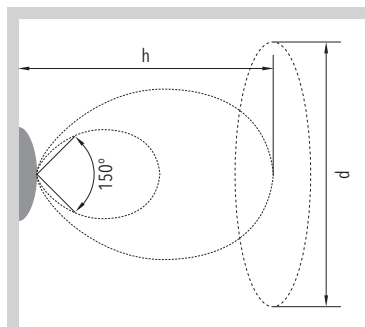

OPTIONEN | OPTIONS

BMW¹

MABE | DIMENSION (mm)

ERFASSUNGSBEREICH DES BEWEGUNGSMELDERS

DETECTION RANGE OF THE MOTION DETECTOR

h [m]	d [m]	h [m]	d [m]
2,00	4,00	4,00	5,00
3,00	7,00	5,00	3,00

Wandaufbau | wall mounting

Deckenaufbau | ceiling mounting

PROJEKTIERUNGSHILFEN | PROJECT PLANNING HELPS

Zentralbatterieleuchte | central battery luminaire

RANO Z			864 lm			RANO Z			864 lm		
Höhe height [m]	Abstand DA distances DA [m]		Höhe height [m]	Abstand WA ² distance WA ² [m]		Höhe height [m]	Abstand DA distances DA [m]		Höhe height [m]	Abstand WA ² distance WA ² [m]	
2,0	4,80		2,0	3,70		2,0	4,80		2,0	3,70	
2,5	5,30		2,5	3,70		2,5	5,30		2,5	3,70	
3,0	5,70		3,0	3,70		3,0	5,70		3,0	3,50	
3,5	6,00		3,5	3,30		3,5	6,00		3,5	3,30	
4,0	6,30		4,0	3,00		4,0	6,30		4,0	3,00	
5,0	6,80		5,0	1,80		5,0	6,80		5,0	1,80	
6,0	7,00										
7,0	7,20										
8,0	7,20										
9,0	7,00										
10,0	6,70										
12,0	5,60										
14,0	3,10										