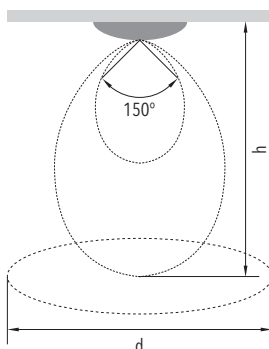

OPTIONEN | OPTIONS

BMW¹

MABE | DIMENSION (mm)

ERFASSUNGSBEREICH DES BEWEGUNGSMELDERS

DETECTION RANGE OF THE MOTION DETECTOR

h [m]	d [m]	h [m]	d [m]
2,00	4,00	4,00	5,00
3,00	7,00	5,00	3,00

Wandaufbau | wall mounting

Deckenaufbau | ceiling mounting

PROJEKTIERUNGSHILFEN | PROJECT PLANNING HELPS

Zentralbatterieleuchte | central battery luminaire

RANO Z			864 lm			RANO Z			864 lm		
Höhe height [m]	Abstand DA distances DA [m]		Höhe height [m]	Abstand WA ² distance WA ² [m]		Höhe height [m]	Abstand DA distances DA [m]		Höhe height [m]	Abstand WA ² distance WA ² [m]	
2,0	4,80		2,0	3,70		2,0	4,80		2,0	3,70	
2,5	5,30		2,5	3,70		2,5	5,30		2,5	3,70	
3,0	5,70		3,0	3,70		3,0	5,70		3,0	3,50	
3,5	6,00		3,5	3,30		3,5	6,00		3,5	3,30	
4,0	6,30		4,0	3,00		4,0	6,30		4,0	3,00	
5,0	6,80		5,0	1,80		5,0	6,80		5,0	1,80	
6,0	7,00										
7,0	7,20										
8,0	7,20										
9,0	7,00										
10,0	6,70										
12,0	5,60										
14,0	3,10										

RANO E			162 lm / 8 h			RANO E			162 lm / 8 h		
Höhe height [m]	Abstand DA distances DA [m]		Höhe height [m]	Abstand WA ² distance WA ² [m]		Höhe height [m]	Abstand DA distances DA [m]		Höhe height [m]	Abstand WA ² distance WA ² [m]	
2,0	2,80		2,0	1,90		2,0	2,80		2,0	1,90	
2,5	3,00		2,5	1,50		2,5	3,00		2,5	1,50	
3,0	3,10										
3,5	3,10										
4,0	3,00										
5,0	2,50										
6,0	1,40										