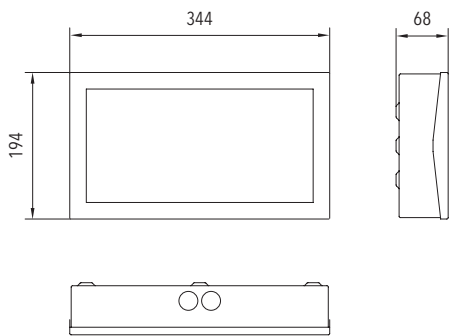

OPTIONEN | OPTIONS

V2A

SONDERFARBEN

MABE | DIMENSION (mm)

PROJEKTIERUNGSHILFEN | PROJECT PLANNING HELPS

Zentralbatterieleuchte | central battery luminaire

ALGOL M Z RESIST 1377 lm

Höhe height [m]	Abstand DA distances DA [m]	
3,0	6,50	15,40
4,0	7,40	17,90
5,0	8,20	20,00
6,0	8,80	21,70
7,0	9,30	23,10
8,0	9,60	24,50
9,0	9,80	25,60
10,0	9,90	26,40
12,0	9,80	27,50
14,0	9,20	28,00
16,0	8,00	27,90
18,0	6,10	27,30
19,0	4,20	26,60